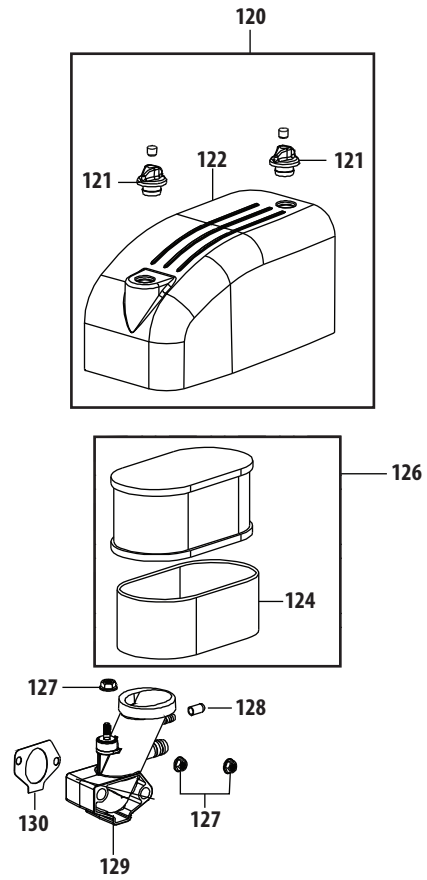

NOTE, Tractor features vary by model. NOT all parts listed above and pictured on the previous page are standard equipment.

Pedal Controls

Ref. No.	Part No.	Description
1	683-04699	Brake Pedal Assembly
2	910-0224	Screw, #10-16:0.500
3	710-0376	Hex Head Scerw, 5/16-18:1.00
4	710-04484	Tap Screw, 5/16-18:.750
5	710-3008	Hex Head Screw, 5/16-18:.75
6	911-04075A	Ferrule 3/8-24 X .375 Dia.
7	711-0736	Adjustable Ferrule, 1/4-20 X 1.00
8	712-04063	Flange Lock Nut, 5/16-18
9	914-0111	Cotter Pin, 3/32X1.0
10	714-04040	Bow-Tie Cotter Pin, 72
11	726-0214	Push Cap, 5/8
12	731-08656	Speed Control Cover
13	731-08743	Speed Lever, 6-SPEED
14	732-04937	Shift Spring

NOTE, Tractor features vary by model. NOT all parts listed and pictured above are standard equipment.

30" Deck

Ref.	Part Number	Description
1	918-04822A	Spindle Pulley Assembly, 6.3 DIA
2	683-04734	PTO Brake Assembly Bracket
3	683-04782	Rear Deck Assembly Bracket
4	710-04484	Tap Screw, 5/16-18, .750
5	710-04998	Carriage Screw, 5/16-18, 1.00
6	710-0514	Hex Head Screw, 3/8-16, 1.00
7	710-0778	Tap Screw, 1/4-20, 1.500
8	710-1026	Tap Screw, 1/4-20, 1.750
9	710-1315	Tap Screw, 3/8-16, 1.250
10	710-1652	Tap Screw, 1/4-20 X .625
11	712-04065	Flange Lock Nut, 3/8-16
12	712-0417A	Flange Nut, 5/8-18
13	714-04040	Bow-Tie Cotter Pin, 72
14	720-04122	Wing Knob, 5/16-18
15	726-0201	Speed Nut, .3125 ID
16	956-1227	Deck Pulley, 6.3 DIA
17	732-04948A	Ext. Spring, .708 X 7.357 X .094
18	732-04967	Ext. Spring, .565 OD X 5.00 LG
19	936-0289	Shoulder Bushing, .320 ID X .135
20	736-0362	Flat Washer, .330x1.250x.060
21	736-0518	Thrust Washer, .445X.1.920X.060
22	783-07342	Deck Belt Cover
23	938-0347	Shoulder Spacer, .625 ID X .169
24	738-04162A	Shoulder Spacer, .8840 X .190
25	946-04802	PTO Cable

NOTE, Tractor features vary by model. NOT all parts listed above and pictured on the previous page are standard equipment.

Wiring Harness Schematic - 925-05359

Wiring Harness Schematic - 725-05436

4P90JU Air Intake